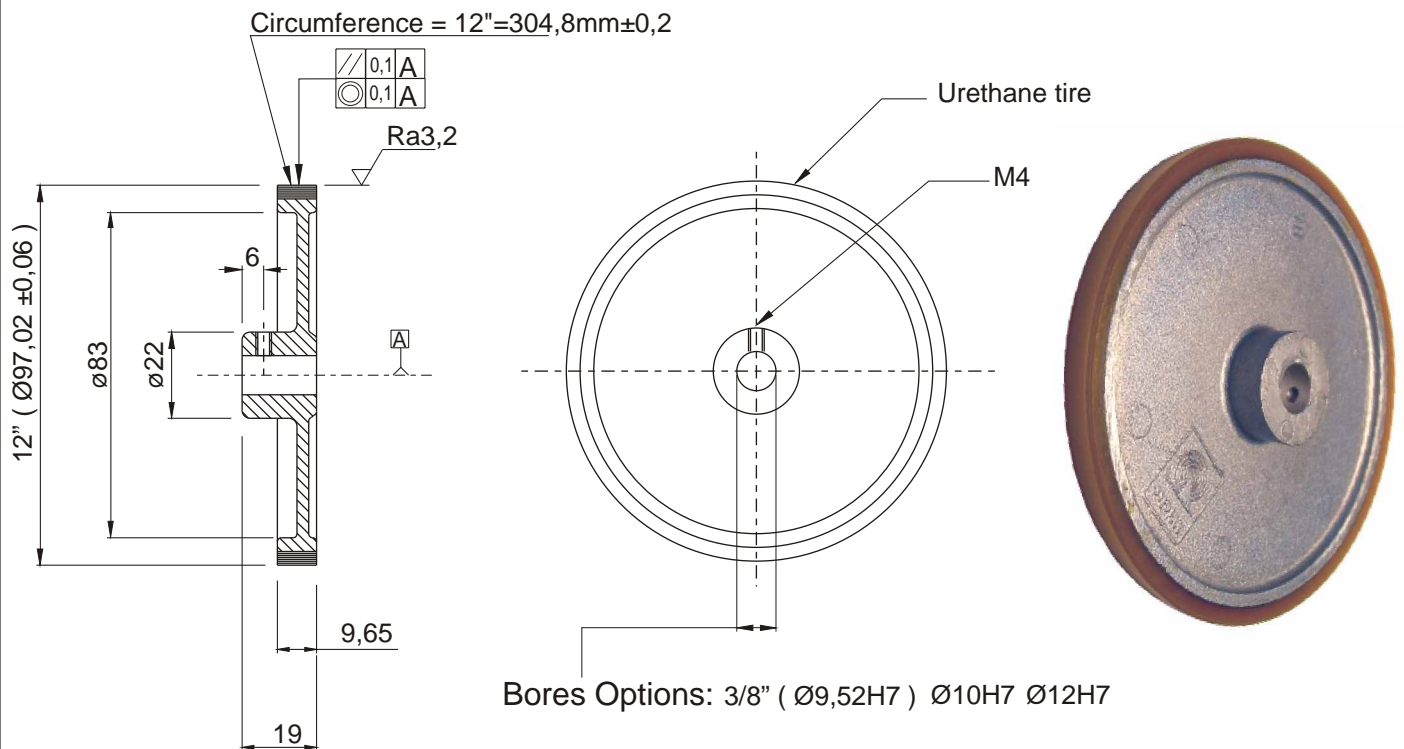

Measuring wheel 0,1m in circumference

TYPE	Material	Profile	Borings	Width	Weight	Order no.
Wheel 0,1m	Aluminium Rubber	Smooth	Ø4	12	20gr	80149771
Wheel 0,1m	Aluminium Rubber	Smooth	Ø6	12	20gr	80140478

Measuring wheel 12" in circumference

Measuring wheel cast aluminum; Profil: smooth Urethane (92° shore hardness)

TYPE	Material	Profile	Borings	Width	Weight	Order no.
Wheel 12"	Aluminium Urethane	Ra 3,2	ø10, ø12 or ø3/8"	10 mm	105gr	00139694

Measuring wheel 0,2m in circumference

TYPE	Material	Profile	Borings	Width	Weight	Order no.
Wheel 0,2m	Plastic	Grooved	ø4, ø6	12 mm	35 gr	07400023

Measuring wheel 0,5m in circumference

TYPE	Material	Profile	Borings	Width	Weight	Order no.
Wheel 0,5m	Plastic	Grooved	ø6, ø8, ø10	25 mm	250 gr	07400024