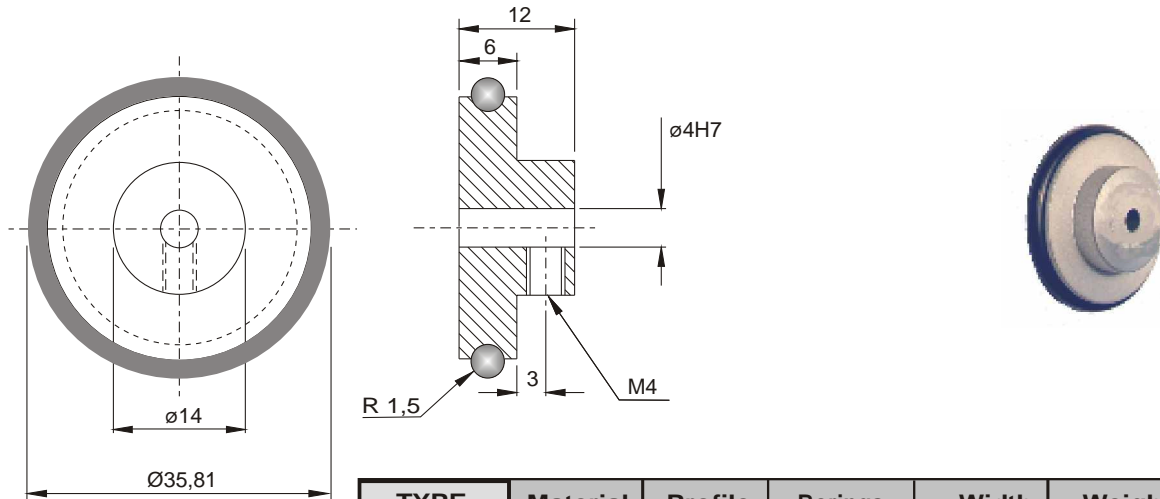

Measuring wheel 0,1m in circumference

TYPE	Material	Profile	Borings	Width	Weight	Order no.
Wheel 0,1m	Aluminium Rubber	Smooth	Ø4	12	20gr	80149771
Wheel 0,1m	Aluminium Rubber	Smooth	Ø6	12	20gr	80140478

Measuring wheel 12" in circumference

Measuring wheel cast aluminum; Profil: smooth Urethane (92° shore hardness)

TYPE	Material	Profile	Borings	Width	Weight	Order no.
Wheel 12"	Aluminium Urethane	Ra 3,2	ø10, ø12 or ø3/8"	10 mm	105gr	00139694

Measuring wheel 0,2m in circumference

TYPE	Material	Profile	Borings	Width	Weight	Order no.
Wheel 0,2m	Plastic	Grooved	ø4, ø6	12 mm	35 gr	07400023

Measuring wheel 0,5m in circumference

TYPE	Material	Profile	Borings	Width	Weight	Order no.
Wheel 0,5m	Plastic	Grooved	ø6, ø8, ø10	25 mm	250 gr	07400024