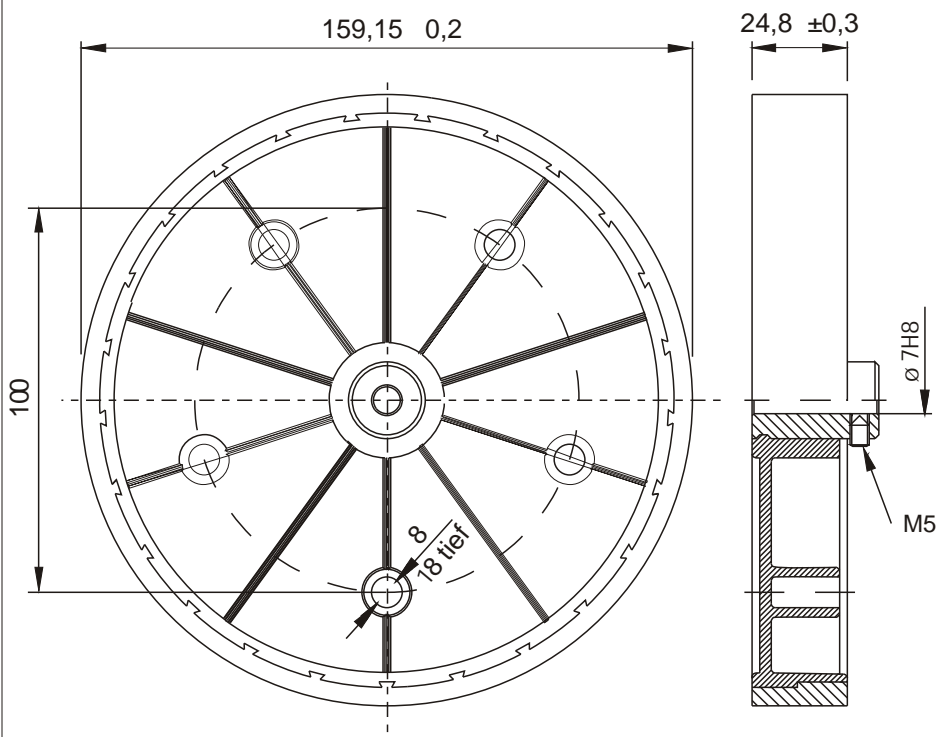

Measuring wheel 0,1m in circumference

TYPE	Material	Profile	Borings	Width	Weight	Order no.
Wheel 0,1m	Aluminium Rubber	Smooth	Ø4	12	20gr	80149771
Wheel 0,1m	Aluminium Rubber	Smooth	Ø6	12	20gr	80140478

Measuring wheel 12" in circumference

Measuring wheel cast aluminum; Profil: smooth Urethane (92° shore hardness)

TYPE	Material	Profile	Borings	Width	Weight	Order no.
Wheel 12"	Aluminium Urethane	Ra 3,2	ø10, ø12 or ø3/8"	10 mm	105gr	00139694

Measuring wheel 0,2m in circumference

TYPE	Material	Profile	Borings	Width	Weight	Order no.
Wheel 0,2m	Plastic	Grooved	ø4, ø6	12 mm	35 gr	07400023

Measuring wheel 0,5m in circumference

TYPE	Material	Profile	Borings	Width	Weight	Order no.
Wheel 0,5m	Plastic	Grooved	ø6, ø8, ø10	25 mm	250 gr	07400024