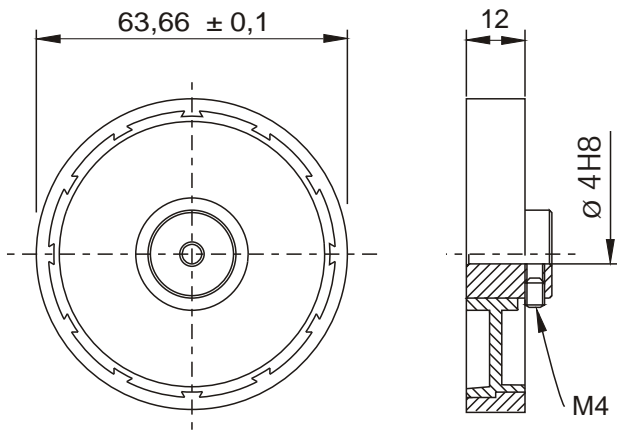

Measuring wheel 0,1m in circumference

TYPE	Material	Profile	Borings	Width	Weight	Order no.
Wheel 0,1m	Aluminium Rubber	Smooth	Ø4	12	20gr	80149771
Wheel 0,1m	Aluminium Rubber	Smooth	Ø6	12	20gr	80140478

Measuring wheel 12" in circumference

Measuring wheel cast aluminum; Profil: smooth Urethane (92° shore hardness)

TYPE	Material	Profile	Borings	Width	Weight	Order no.
Wheel 12"	Aluminium Urethane	Ra 3,2	ø10, ø12 or ø3/8"	10 mm	105gr	00139694

Measuring wheel 0,2m in circumference

TYPE	Material	Profile	Borings	Width	Weight	Order no.
Wheel 0,2m	Plastic	Grooved	ø4, ø6	12 mm	35 gr	07400023

Measuring wheel 0,5m in circumference

TYPE	Material	Profile	Borings	Width	Weight	Order no.
Wheel 0,5m	Plastic	Grooved	ø6, ø8, ø10	25 mm	250 gr	07400024